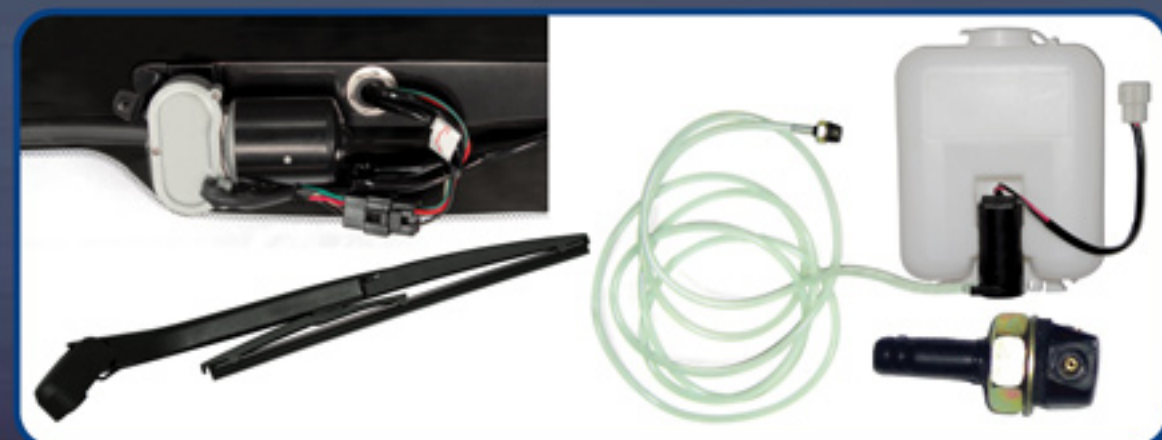

New Rear Glass Door
Safety tempered glass, Automobile grade with horizontal defogger design

New Exterior Handle Open
Aluminum injection with black powder coated. Separated key and handle

New Interior Handle Open
Innovative look

Child Lock

New Rear Wiper

Interior Lining
PVC. lining & gray carpet overhead.

New Rear Wiper With Water Sprey
Provide complete with water supply tank 750 cc.

Kwick Klamp
No drill installation.

New Hinge
new stainless steel rear door hinge.