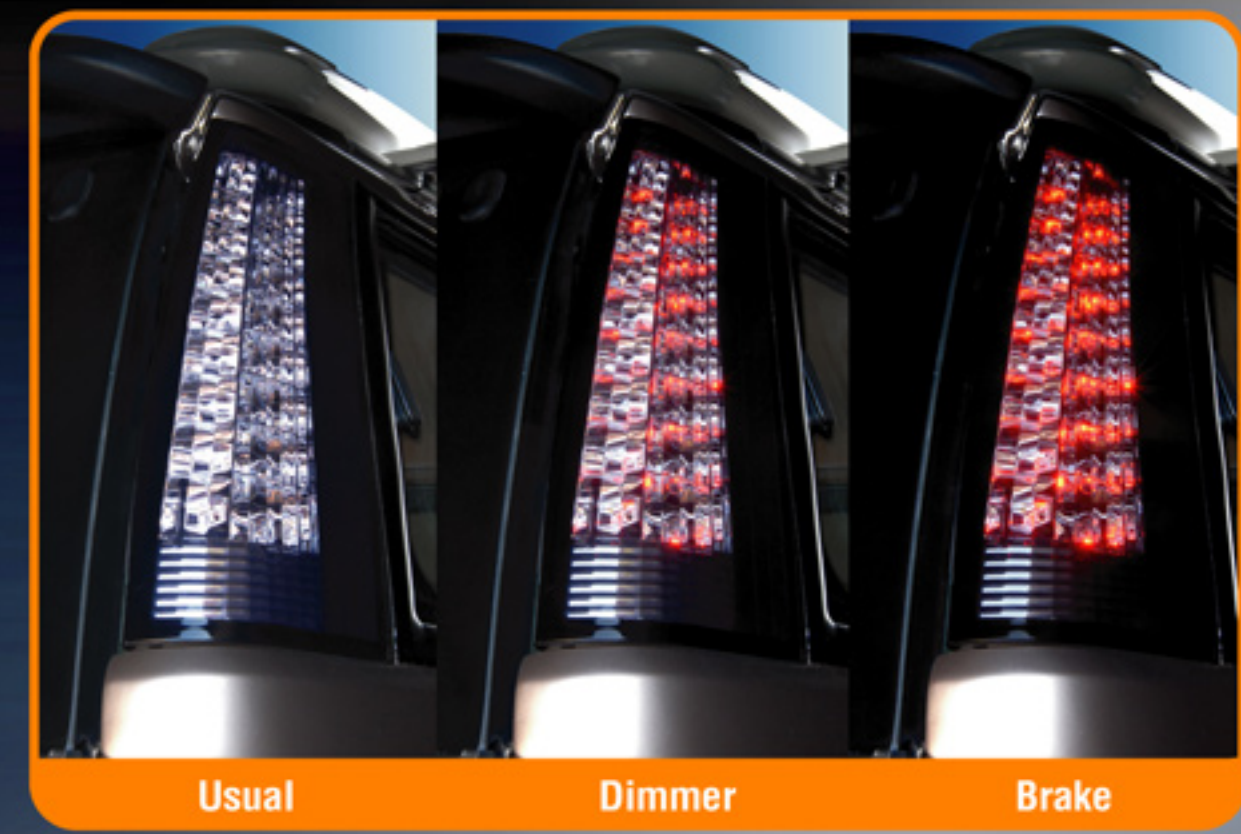

G2 Good Design
Innovative design

G3 Good Price
Best in value

The latest complete unique design of CARRYBOY Hardtop, the hardtop design with the concept to make your pickup look more sport and more SUV look with the latest feature over any hardtop in the world.

New Key with Remote Control
Convenience lock and un-lock

Rear Pillar L.E.D. Stop Light
Tinted **PMMA** lens with L.E.D. super bright stop light. Same standard as car manufacture.

New Roof Rail
latest roof rail design. made from aluminum black powder coated.

New Spoiler
Aerodynamic add on spoiler

New Brake Light
L.E.D. 3rd brake light Clear acrylic lens with super bright L.E.D.

Front Pillar Cover
from PC plastic for sporty look.

New Side Sliding Window
Safety tempered glass. Automobile grade.